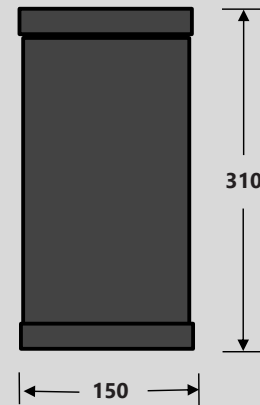

Product

Details

Specification

PRODUCT CODE	:	WA-099-JW-RE-BC
NAME	:	WALL LAMP
BRAND	:	ARTISAN LIGHTING PHUKET
MATERIAL	:	METAL
COLOUR	:	ANTIQUÉ COPPER
LAMP TYPE	:	E27
DIMENSION	:	150 x 150 x 310 mm.
REMARK	:	