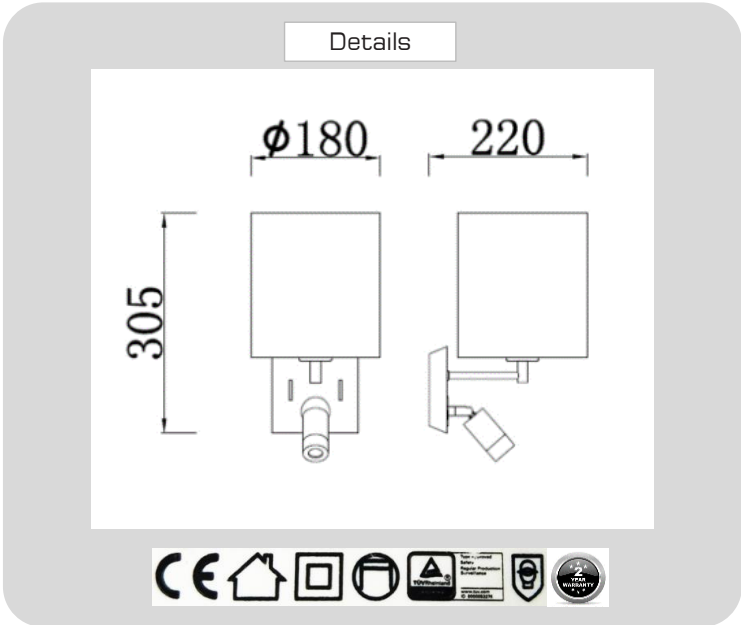

Product

Specification

PRODUCT CODE	:	WA-286-RD-7003-BK
NAME	:	WALL READING LAMP
BRAND	:	ARTISAN LIGHTING PHUKET
MATERIAL	:	METAL + FABRIC SHADE
COLOUR	:	BLACK
LAMP TYPE	:	LED 1W + E27
LED COLOUR	:	2700K , 3000K , 3200K
INPUT VOLTAGE	:	AC 100~265 V (220V)
CONTROL GEAR	:	LED DRIVER INCLUDED
DIMENSION	:	D180 x 220 x 305 mm.
WARRANTY	:	2 YEARS
REMARK	:	2 SWITCH ON BASE