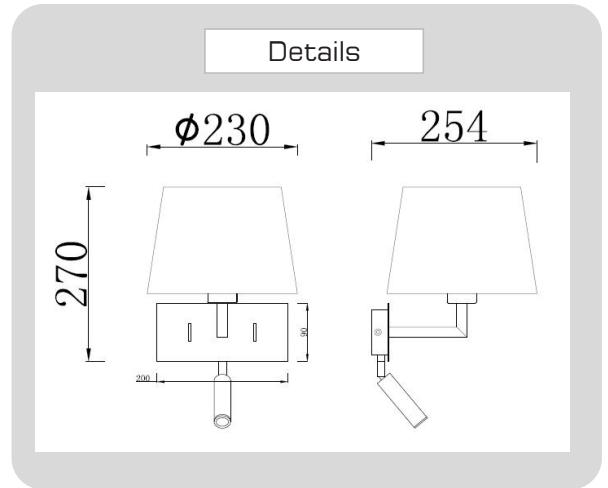

**Product**

**Specification**

PRODUCT CODE	:	RD-6317-WHCH
NAME	:	Wall Reading Lamp
BRAND	:	ARTISAN LIGHTING PHUKET
MATERIAL	:	Metal + Offwhite lampshade
COLOUR	:	Chrome, Satin nickle
LAMP TYPE	:	Led 3w x1, E27 x1
SIZE	:	D230x254x270m
REMARK	:	BJB switch x 2
	:	