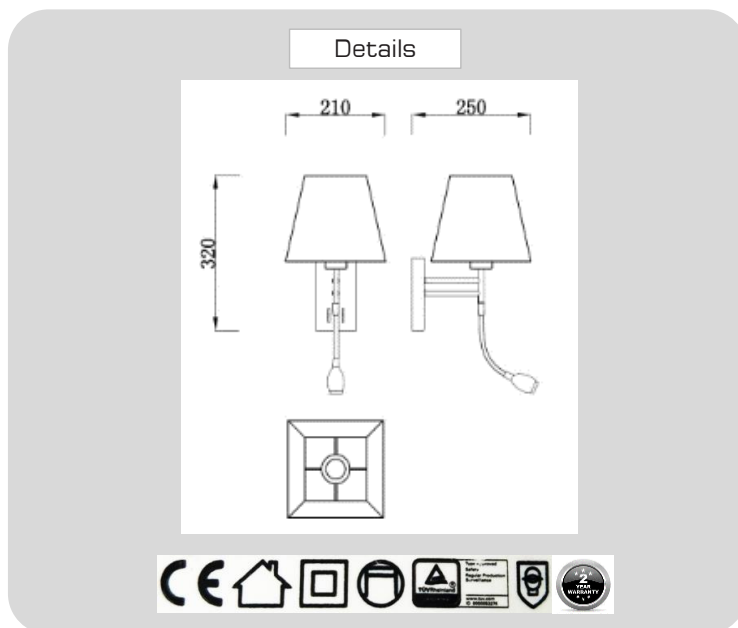

Product

Specification

PRODUCT CODE	:	WA-286-RD-6307-SN
NAME	:	WALL READING LAMP
BRAND	:	ARTISAN LIGHTING PHUKET
MATERIAL	:	METAL + FABRIC SHADE
COLOUR	:	SATIN NICKLE
LAMP TYPE	:	LED 1W + E27
LED COLOUR	:	2700K , 3000K , 3200K
INPUT VOLTAGE	:	AC 100~265 V (220V)
CONTROL GEAR	:	LED DRIVER INCLUDED
DIMENSION	:	210 x 320 x 250 mm.
WARRANTY	:	2 YEARS
REMARK	:	2 SWITCH ON BASE