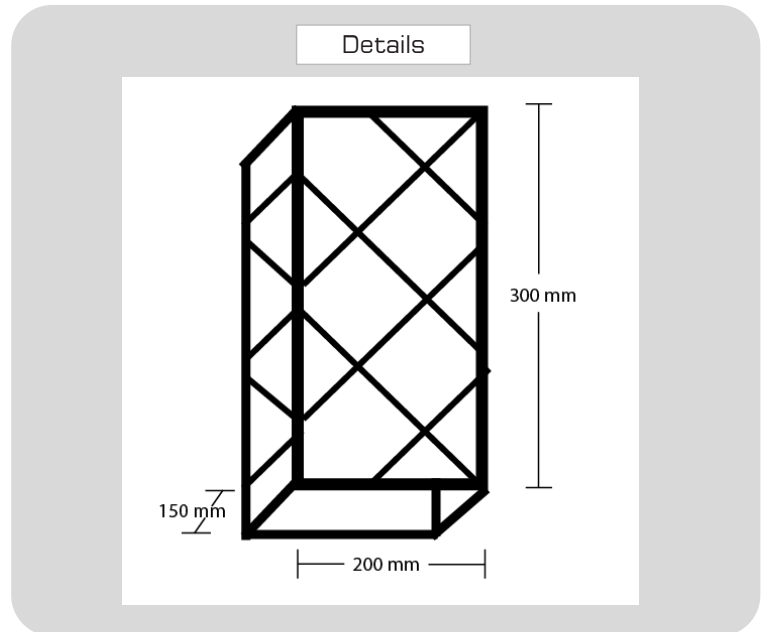

Product

Specification

PRODUCT CODE	:	WA-098-1006
NAME	:	WALL LAMP
BRAND	:	ARTISAN LIGHTING PHUKET
MATERIAL	:	METAL + FABRIC SHADE
COLOUR	:	BLACK & WHITE
LAMP TYPE	:	E27
DIMENSION	:	200 x 150 x 300 mm.
REMARK	:	MADE TO ORDER ANY SIZE