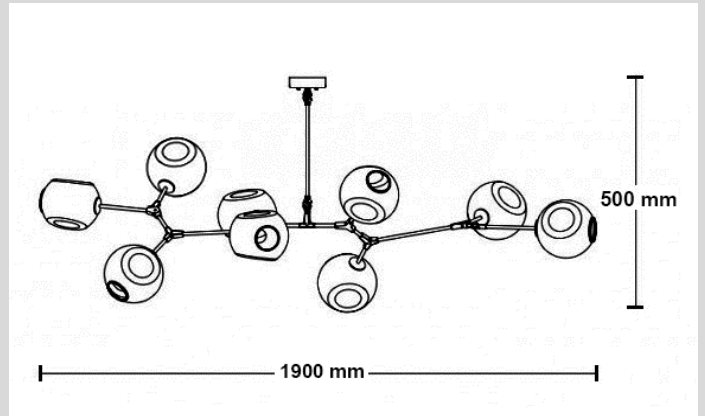

Product

Details

Specification

PRODUCT CODE	:	PE-329-6008x9
NAME	:	PENDANT LAMP
BRAND	:	ARTISAN LIGHTING PHUKET
MATERIAL	:	METAL + GLASS
COLOUR	:	GOLD & GREY
LAMP TYPE	:	E27 x 9
DIMENSION	:	D180 x 1900 x 500 mm.
REMARK	:	MADE TO ORDER ANY SIZE