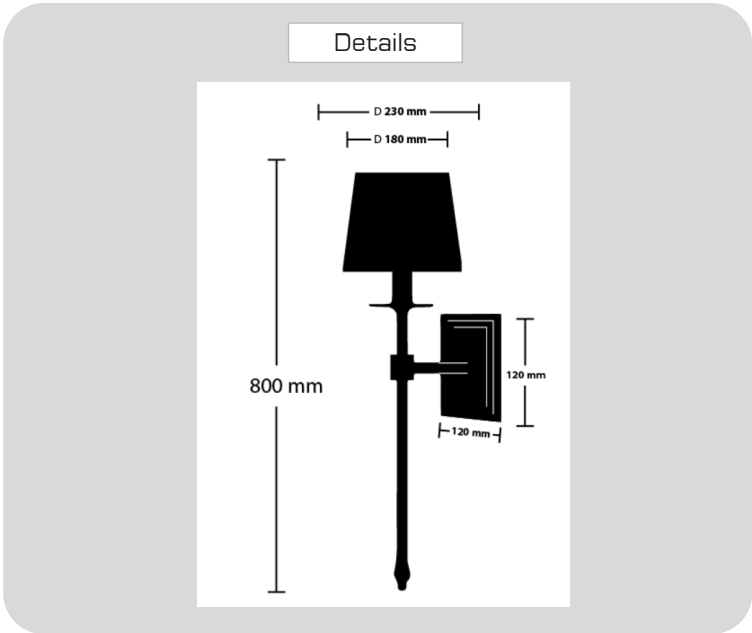

Product

Specification

PRODUCT CODE	:	WA-097-DFBR
NAME	:	WALL LAMP
BRAND	:	ARTISAN LIGHTING PHUKET
MATERIAL	:	METAL + FABRIC SHADE
COLOUR	:	ANY COLOUR
LAMP TYPE	:	E27
DIMENSION	:	230 x 280 x 800 mm.
REMARK	:	