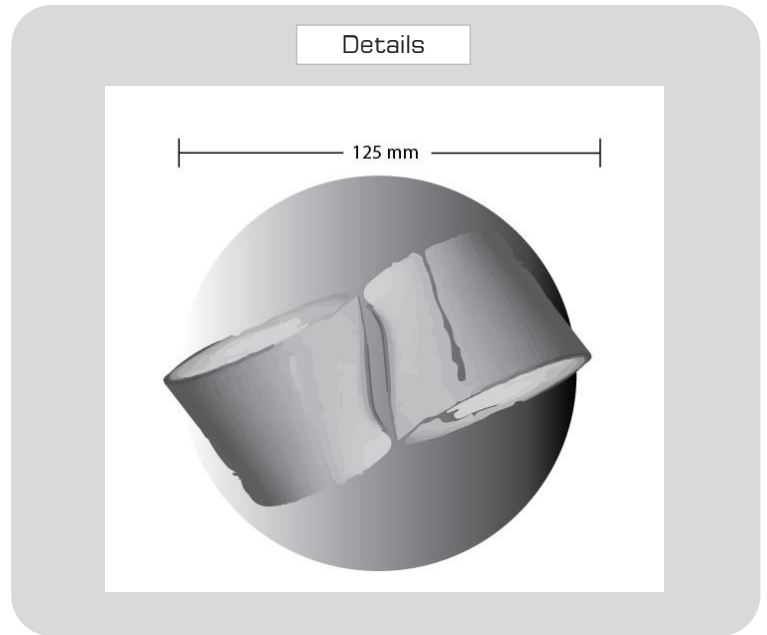

Product

Specification

PRODUCT CODE	:	WA-I-148
NAME	:	WALL LAMP
BRAND	:	ARTISAN LIGHTING PHUKET
MATERIAL	:	ALUMINUM
COLOUR	:	WHITE OR BLACK
LAMP TYPE	:	LED SMD 6W
DIMENSION	:	D125 x 120 mm.
REMARK	:	

Artisan Lighting Phuket Co.,Ltd.