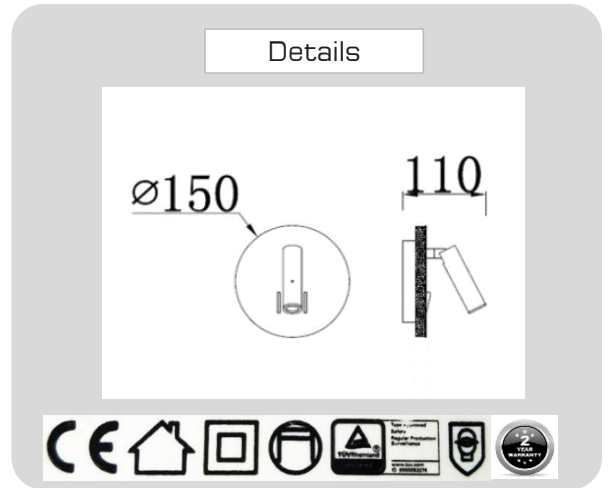

Product

Specification

PRODUCT CODE	:	WA-286-RD-6326-SN
NAME	:	Wall Reading Lamp
BRAND	:	ARTISAN LIGHTING PHUKET
MATERIAL	:	Metal + Aluminum
COLOR	:	Satin nickle
COLOR LED	:	2700K , 3000K , 3200K
LAMP TYPE	:	LED 3W X 2
INPUT VOLTAGE	:	AC 100~265 V (220V)
CONTROL GEAR	:	LED Driver Included
DIMENSION	:	D 150 x 110 MM
WARRANTY	:	2 Years
REMARK	:	2 Switch on Base