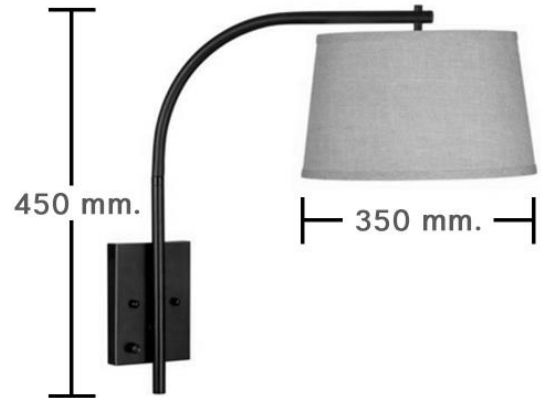

Product

Details

Specification

PRODUCT CODE	:	WA-099-NEW-166
NAME	:	WALL LAMP
BRAND	:	ARTISAN LIGHTING PHUKET
MATERIAL	:	METAL + FABRIC SHADE
COLOUR	:	BLACK
LAMP TYPE	:	E27
DIMENSION	:	D350 x 450 mm.
REMARK	:	MADE TO ORDER ANY SIZE